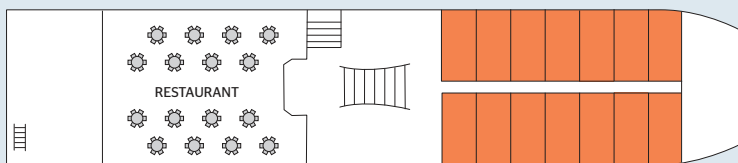

POOL

DECKS AND TECHNICAL DETAILS

SUN DECK

PROMENADE DECK

UPPER DECK

MAIN DECK

LOWER DECK

Double cabin Panorama-suite

SUN DECK:

- Solarium with sun loungers
- Pool
- Outdoor bar

PROMENADE DECK

- Lounge / Indoor bar
- Restaurant

UPPER DECK

- Outside cabins

MAIN DECK

- Outside cabins