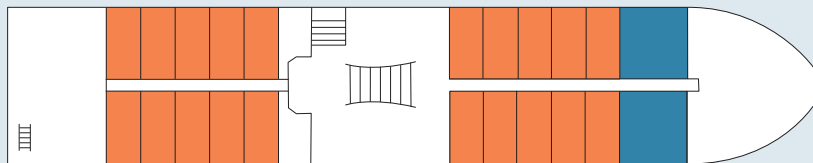

POOL

DECKS AND TECHNICAL DETAILS

SUN DECK

PROMENADE DECK

UPPER DECK

MAIN DECK

LOWER DECK

Double cabin Panorama-suite

SUN DECK:

- Solarium with sun loungers
- Pool
- Outdoor bar

PROMENADE DECK

- Lounge / Indoor bar
- Restaurant

UPPER DECK

- Outside cabins

MAIN DECK

- Outside cabins